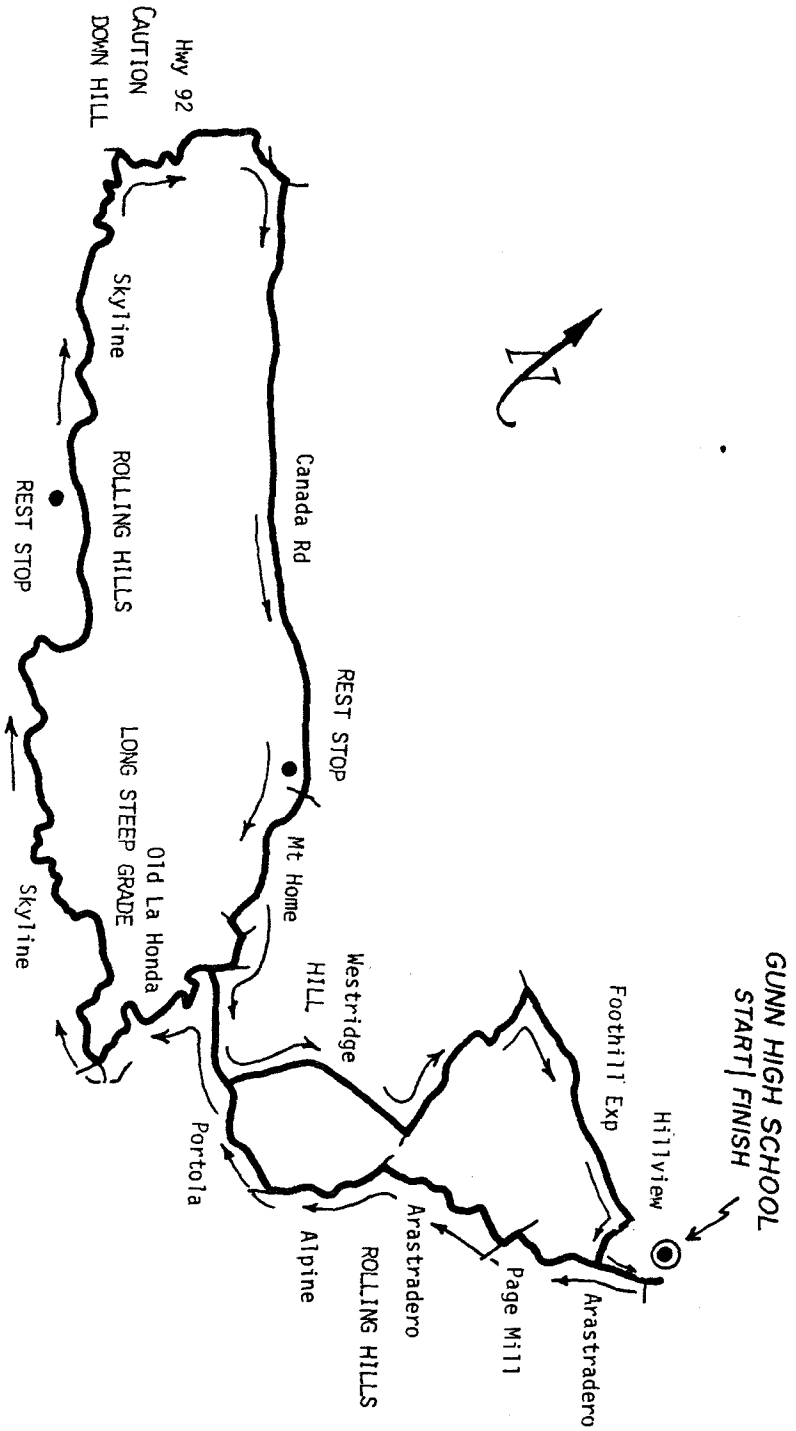

# SEQUOIA CENTURY 1981

WESTERN WHEELERS BICYCLE CLUB · PO BOX 183 · Menlo Park · 94025

- KEY:
- START FINISH
  - CHECK POINTS