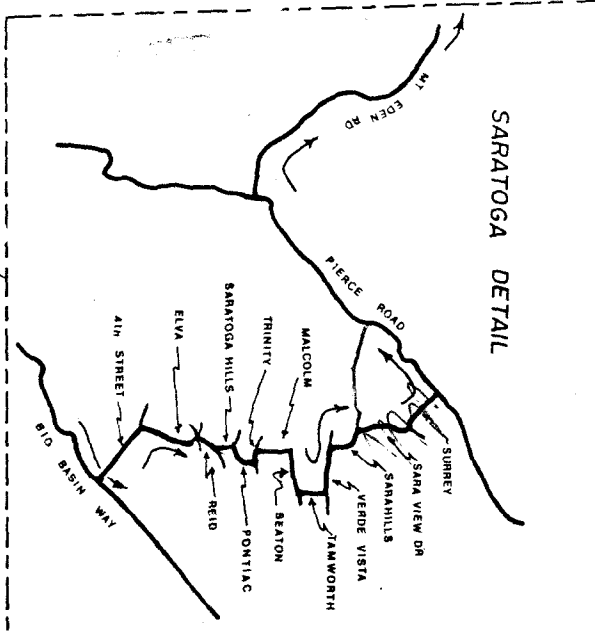

GUNN HIGH SCHOOL  
START | FINISH

# SEQUOIA CENTURY 1981

WESTERN WHEELERS BICYCLE CLUB · PO BOX 183 · Merle Park · 94025

- KEY:
- START FINISH
  - CHECK POINTS

SARATOGA DETAIL